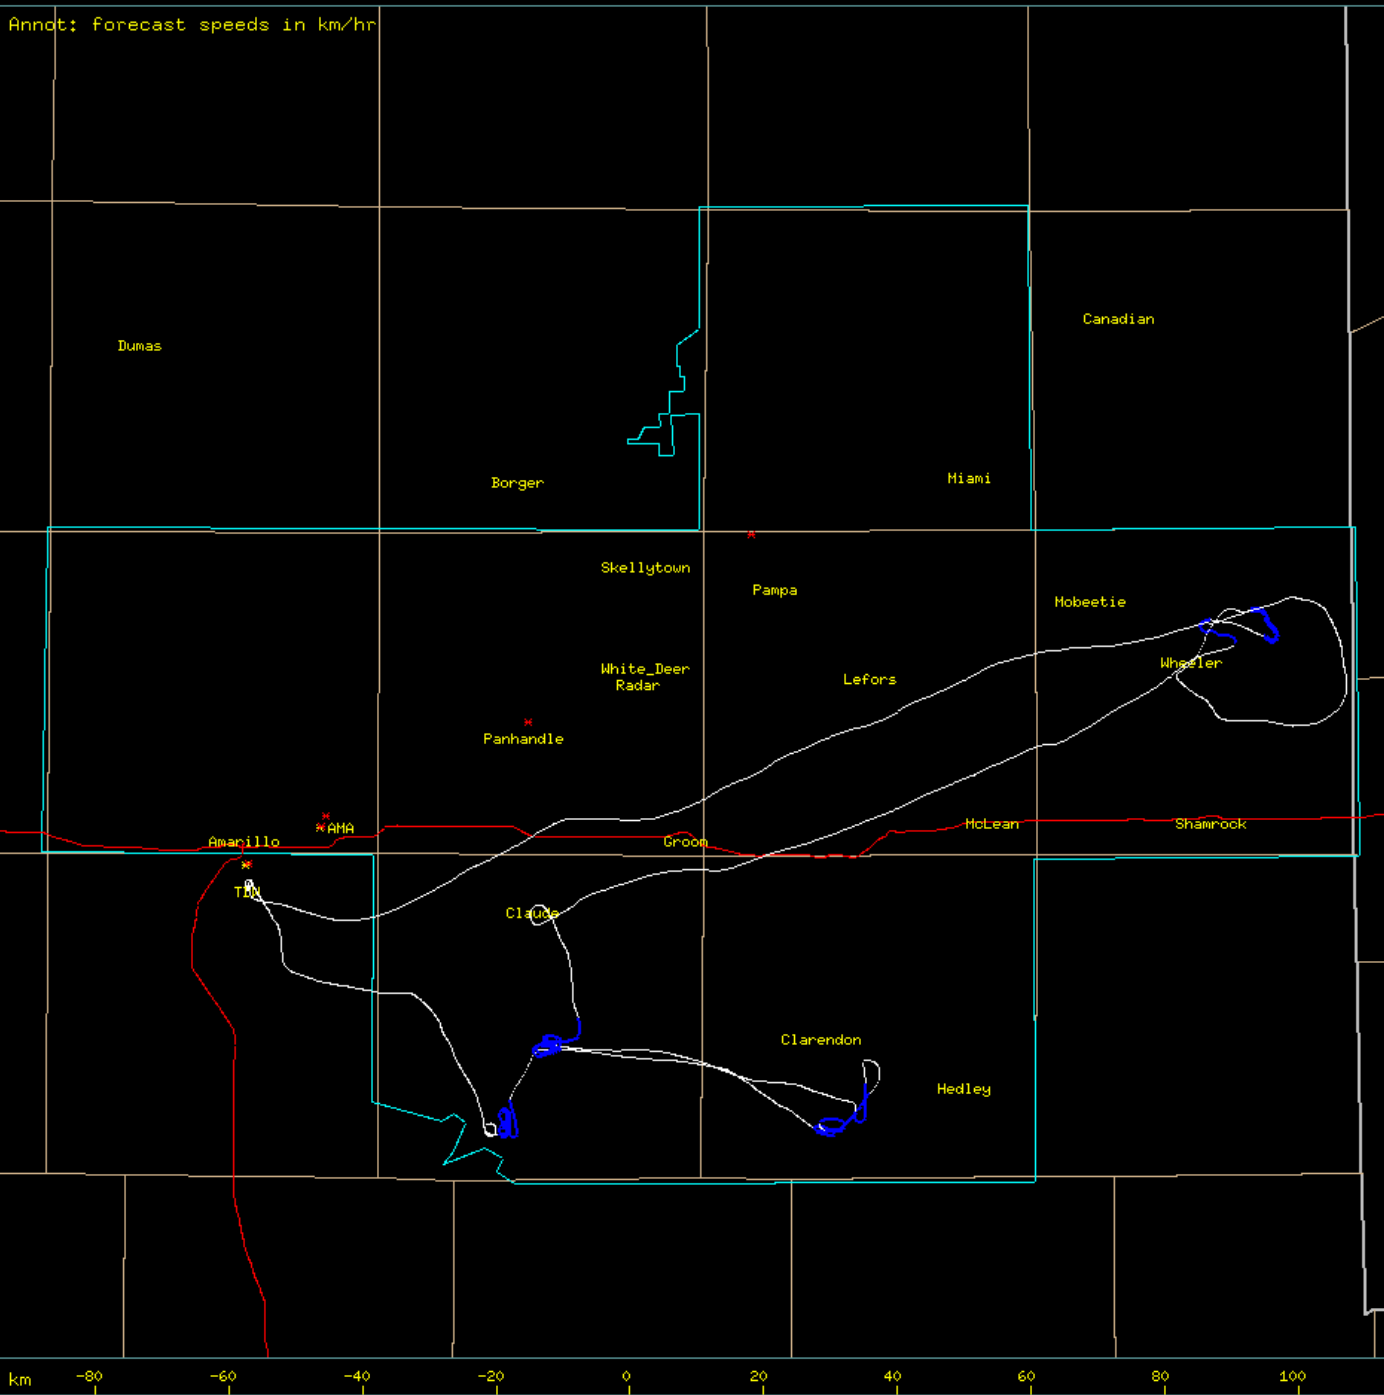

July 2, 2024

TITAN (RAL-NCAR)

- □ ×

Help Level Field Zoom Cont Image Rings Maps Tracks TType Annot Past Fcast Future Time Copy Quit

24hr_Precip_Accum

2024/07/03 03:00:00 UTC Composite Tracks to 2024/07/03 03:00:00 Tz 30 Past 0.5(hr) Forecast 0.5(hr)

km

Annot: forecast speeds in km/hr

- past
- forecast
- 359p
- 9454
- eburn
- bip
- eb+bip
- dry_ice
- past
- current
- forecast

km -80 -60 -40 -20 0 20 40 60 80 100

July 6, 2024

TITAN (RAL-NCAR)

- □ ×

Help Level Field Zoom Cont Image Rings Maps Tracks TType Annot Past Fcast Future Time Copy Quit

24hr_Precip_Accum

2024/07/07 01:40:00 UTC Composite Tracks to 2024/07/07 01:40:00 Tz 30 Past 0.5(hr) Forecast 0.5(hr)

km

Annot: forecast speeds in km/hr

- past
- forecast
- 359P
- 9454
- eburn
- bip
- eb+bip
- dry_ice
- past
- current
- forecast

July 11, 2024

TITAN (RAL-NCAR)

— □ ×

Help Level Field Zoom Cont Image Rings Maps Tracks TType Annot Past Fcast Future Time Copy Quit

24hr_Precip_Accum

2024/07/12 03:00:00 UTC Composite

km